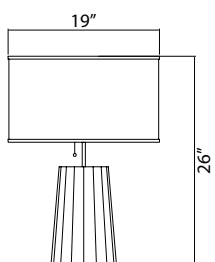

STOOLEN LAMP #1026

This is the lamp-version of our signature Stoolen, made from the scrap wood collected from local Brooklyn area shops. The conical base tapers toward a natural fiber shade and is accentuated with blackened brass detailing. Available in walnut, cherry, heart pine and mixed wood finishes.

Shown 19" D X 26" H with cherry wood finish.

Standard sizes

19" D X 26" H

Standard finishes

*Custom sizes & finishes available