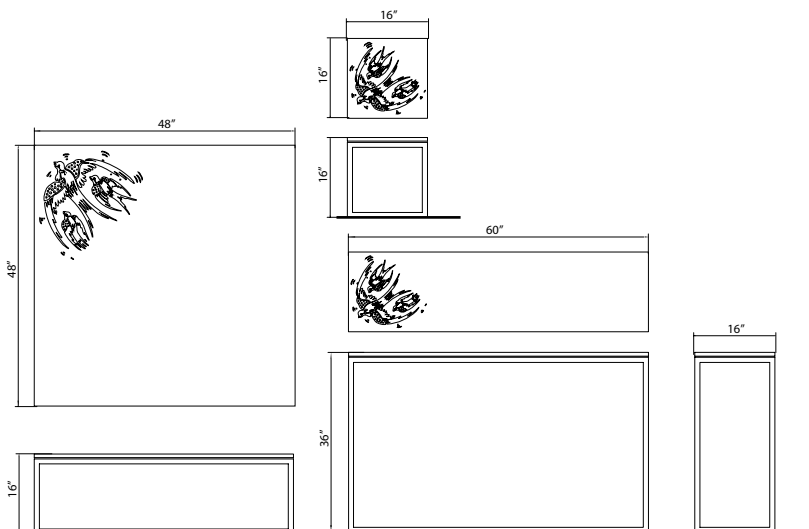

BIRD TABLE #1014

Simple 1" x 1" steel tubing frame with silk-screened bird illustration over wood top.

Shown in 48" X 48" X 16" H with blackened steel and walnut.

Standard sizes

- 1014.1: 48" X 48" X 16" H
- 1014.2: 60" X 16" X 36" H
- 1014.3: 16" X 16" X 16" H