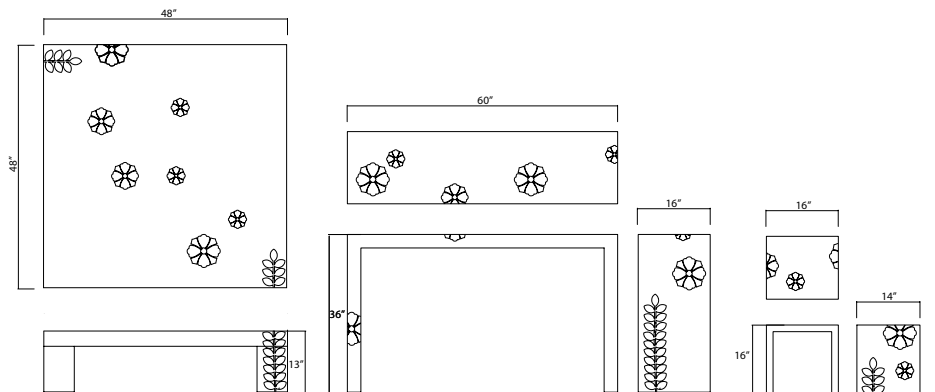

SAKURA TABLE #1012
Shown 48" X 48" X 14" H in dark walnut.

Simple table embellished with hand cut zinc graphics and applied with antique brass tacks. Solid wood feet have 1/4" reveal at base. Custom graphics available for additional charge.

Standard sizes

1013.1: 48" L X 48" W X 14" H
 1013.2: 61" L X 17" W X 36" H
 1013.3: 16" L X 16" W X 16" H

Standard finishes

Dark walnut Natural walnut Reconst. Macassar

*Custom sizes & finishes available